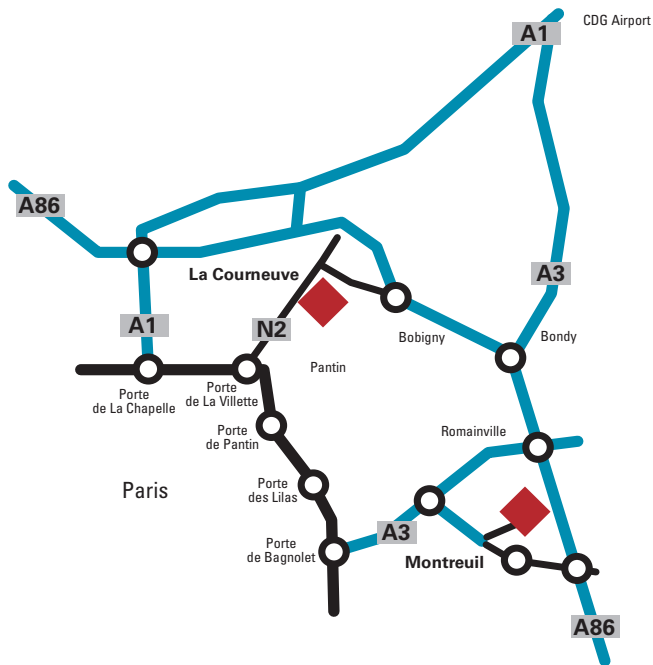

LP Art La Courneuve

34-36, avenue Paul Vaillant-Couturier
93120 La Courneuve

LP Art Montreuil

274, rue de Rosny
93100 Montreuil

+ 33 1 49 35 30 00

stockage@lpart.fr